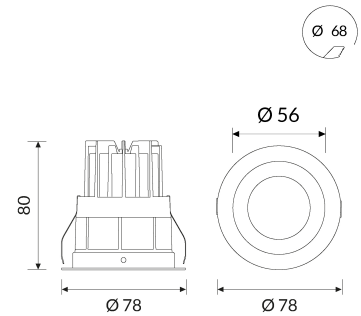

HALL LED DEEP Small

Miniaturized downlight for spot lighting. CRI>90

CODE		FLUX	SIZE	CERTIFICATIONS
38VM13L39040	13W 40° 3000K	1205lm	Ø 78mm	CE IP44 A

Optic

Internal aluminium reflectors and microprismatic glass.
CUT OFF > 40°.

Specifications

CRI>90;
McAdams 3;
Life Time: L80/B10 >50.000h;
5 years complete warranty;
Eye safety: RG0/RG1 in accordance with EN62471:2009

Body

Aluminium body with epoxy powder coating.

Legal References