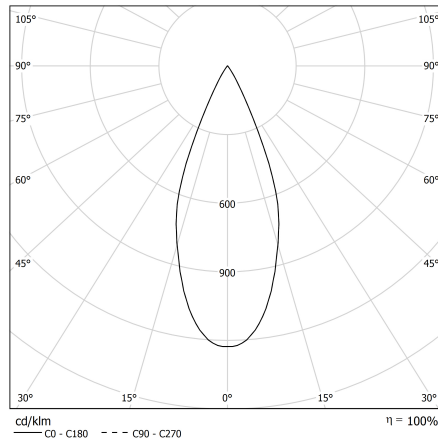

HALL LED DEEP Small

Miniaturized downlight for spot lighting. CRI>90

CODE		FLUX	SIZE	CERTIFICATIONS
38VM13L39040	13W 40° 3000K	1205lm	Ø 78mm	CE IP44 A

Optic

Internal aluminium reflectors and microprismatic glass.
CUT OFF > 40°.